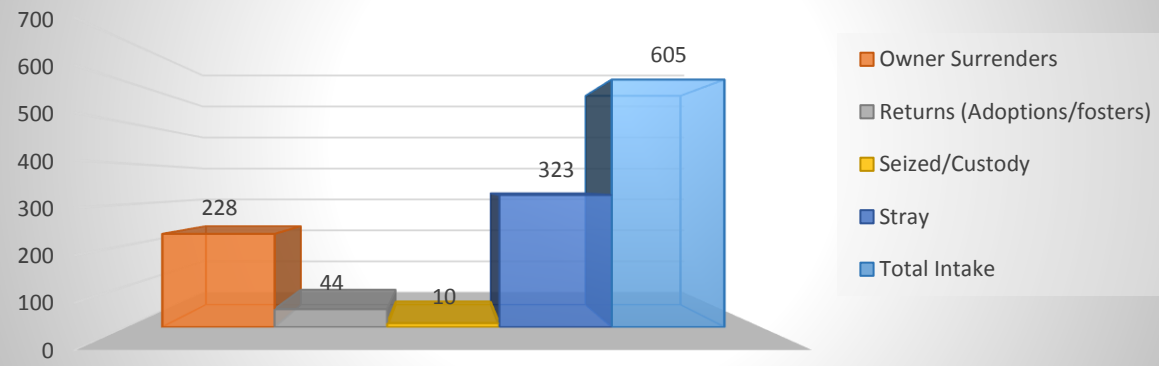

Shelter Statistics

August 2018

Total Intake	605
Owner Surrenders	228
Returns (Adoptions/fosters)	44
Seized/Custody	10
Stray	323

Adoption	135	23%
Foster	36	6%
TNR	20	3%
Rescue/Transfer	134	23%
Return to Owner	24	4%
Euthanasia Cats	133	22%
Euthanasia Dogs	75	13%
Died in Care	37	6%
Total Outcome Cats/Dogs	594	

August 2018 Animal Intakes