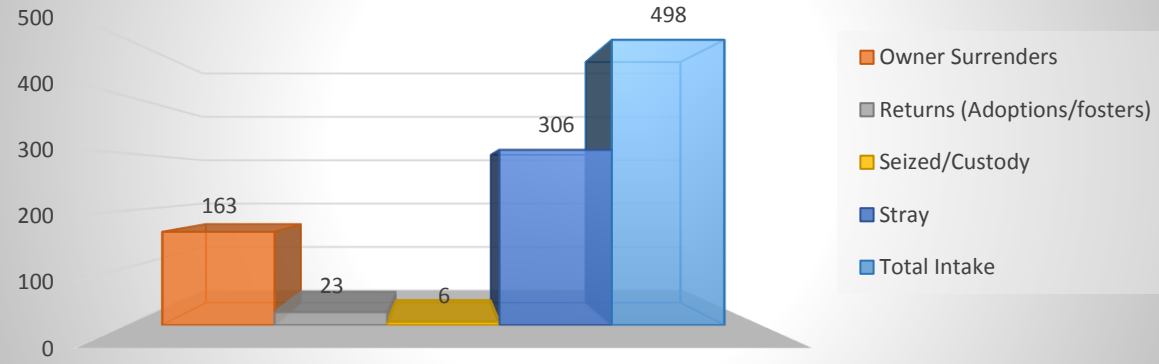

Shelter Statistics

September 2018

Total Intake	498
Owner Surrenders	163
Returns (Adoptions/fosters)	23
Seized/Custody	6
Stray	306

Adoptions	93	20%
Fosters	18	4%
TNR's	21	5%
Rescue/Transfers	109	24%
Return to Owners	23	5%
Euthanasia Cats	46	10%
Euthanasia Dogs	117	25%
Died in Care (3 escaped)	33	7%
Total Outcome Cats/Dogs	460	

September 2018 Animal Intakes

September 2018 Animal Outcomes