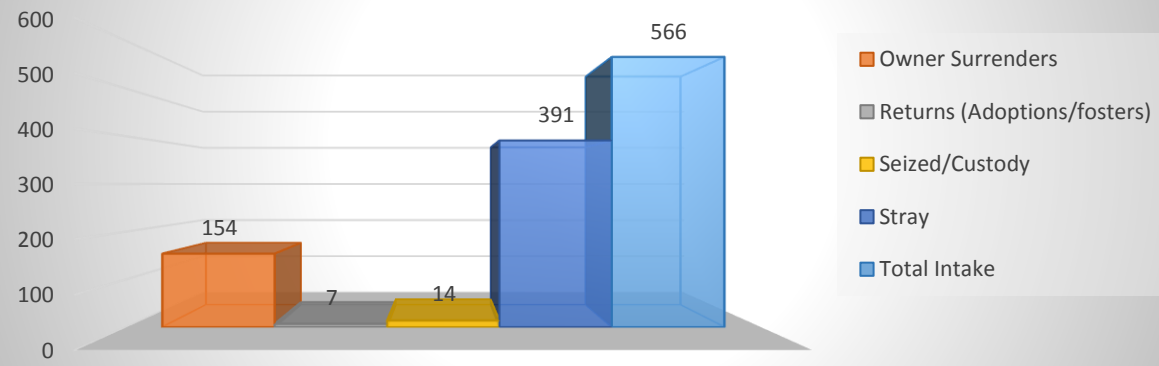

Shelter Statistics

October 2018

Total Intake	566
Owner Surrenders	154
Returns (Adoptions/fosters)	7
Seized/Custody	14
Stray	391

Adoptions	122	23%
TNR's	44	8%
Rescue/Transfers	116	22%
Return to Owners	24	4%
Euthanasia Cats	70	13%
Euthanasia Dogs	132	25%
Died in Care	30	6%
Total Outcome Cats/Dogs	538	

202/566=36% Humane Euth Rate

306 Positive Outcomes

October 2018 Animal Intakes

October 2018 Animal Outcomes