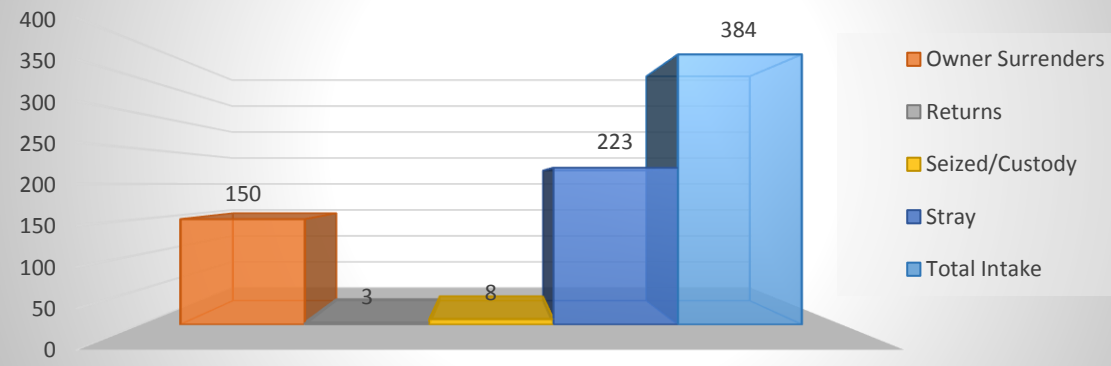

Shelter Statistics

November 2018

Total Intake	384
Owner Surrenders	150
Returns	3
Seized/Custody	8
Stray	223

Adoptions	122	27%
TNR's	39	9%
Rescue/Transfers	104	23%
Return to Owners	27	6%
Euthanasia Cats	34	8%
Euthanasia Dogs	108	24%
Died in Care 13 (3 missing)	16	4%
Total Outcome Cats/Dogs	450	

142/384=37% Humane Euth Rate

292 Positive Outcomes

November 2018 Animal Intakes

November 2018 Animal Outcomes