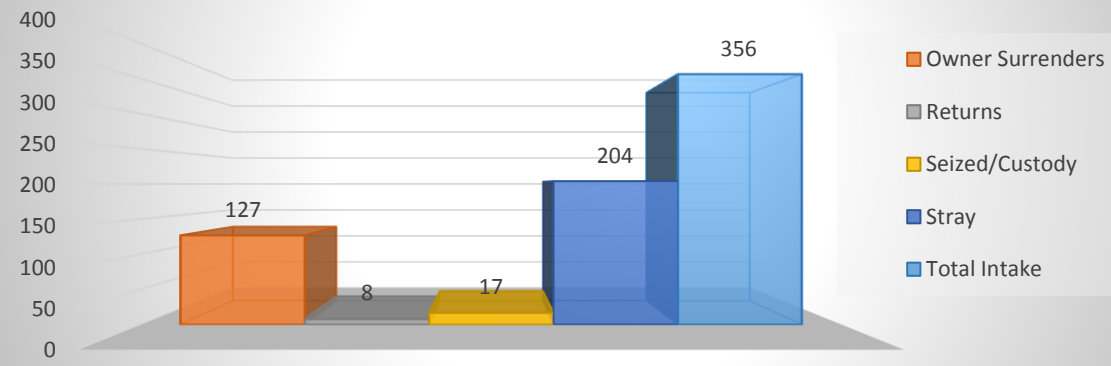

Shelter Statistics

December 2018

Total Intake	356
Owner Surrenders	127
Returns	8
Seized/Custody	17
Stray	204

Adoptions	170	36%
TNR's	22	5%
Rescue/Transfers	93	20%
Return to Owners	28	6%
Euthanasia Cats	34	7%
Euthanasia Dogs	119	25%
Died in Care 8 (1 missing)	9	2%
Total Outcome Cats/Dogs	475	

153/475=32% Humane Euth Rate

313 Positive Outcomes

December 2018 Animal Intakes

December 2018 Animal Outcomes