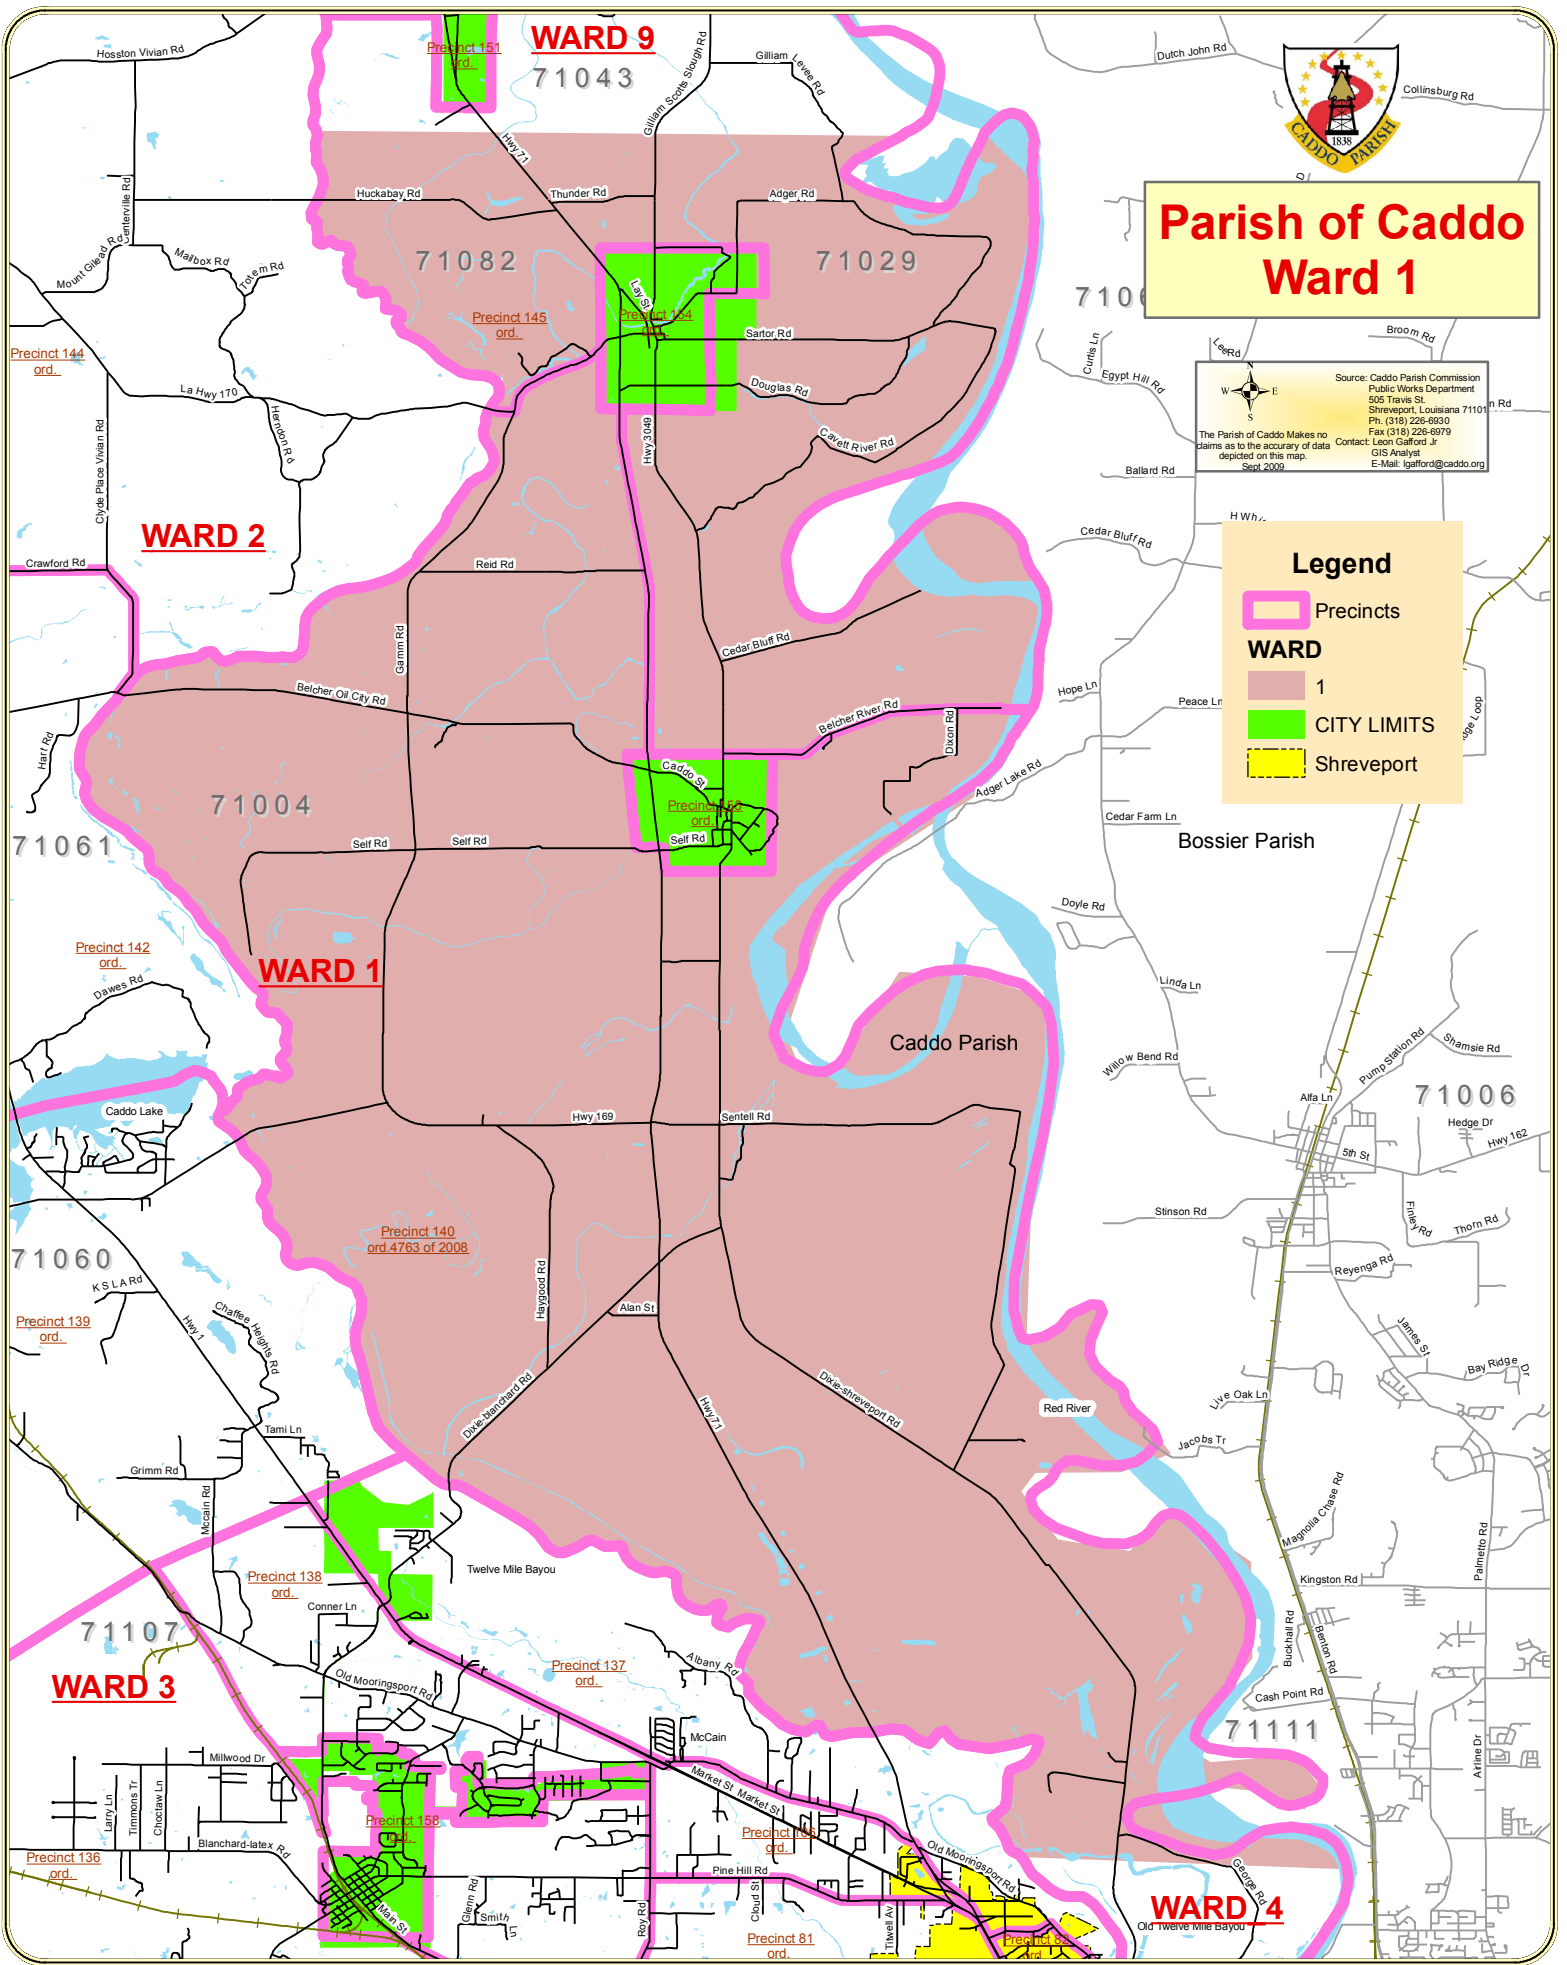

The Parish of Caddo Makes no
claims as to the accuracy of data
depicted on this map.
Sept. 2009

Legend

- Precincts
- WARD**
- 1
- CITY LIMITS
- Shreveport

WARD 4

Old twelve mile bayou