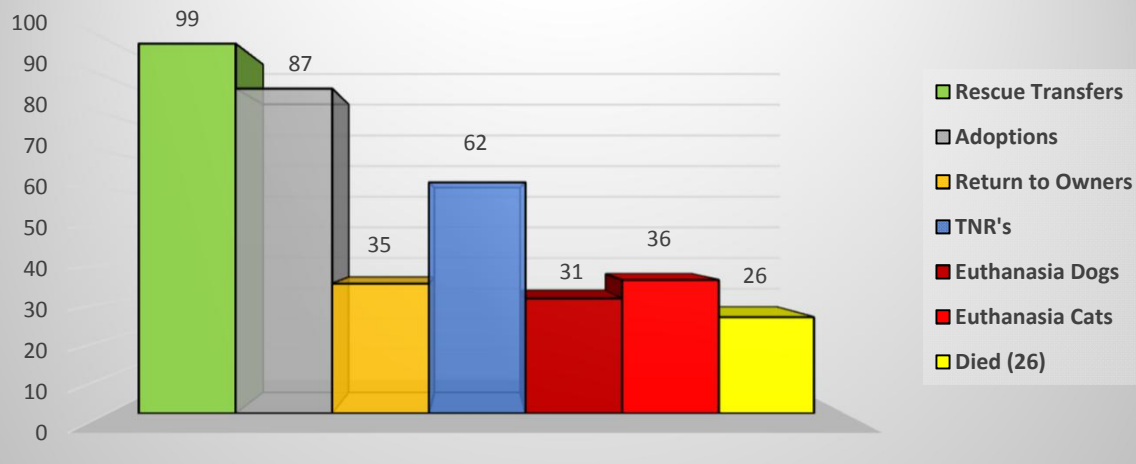

Shelter Statistics

October 2020

Total Intake	343
Stray	236
Owner Surrenders	84
Seized/Custody	20
Returns	3

Rescue Transfers	99	26%
Adoptions	87	23%
Return to Owners	35	9%
TNR's	62	16%
Euthanasia Dogs	31	8%
Euthanasia Cats	36	10%
Died (26)	26	7%
Total Outcome Cats/Dogs	376	

Total Outcomes 376

Positive Outcomes 283

October 2020 Animal Intakes

October 2020 Animal Outcomes

The Annual Live Release Rate does not include 8 owner/guardian requested euthanasia which was unhealthy & untreatable and 14 kittens, 1 cat, 10 puppies and 1 dog that died in shelter care resulting in an 83% LRR. (376-34=342, 283/342=82.7%LRR)