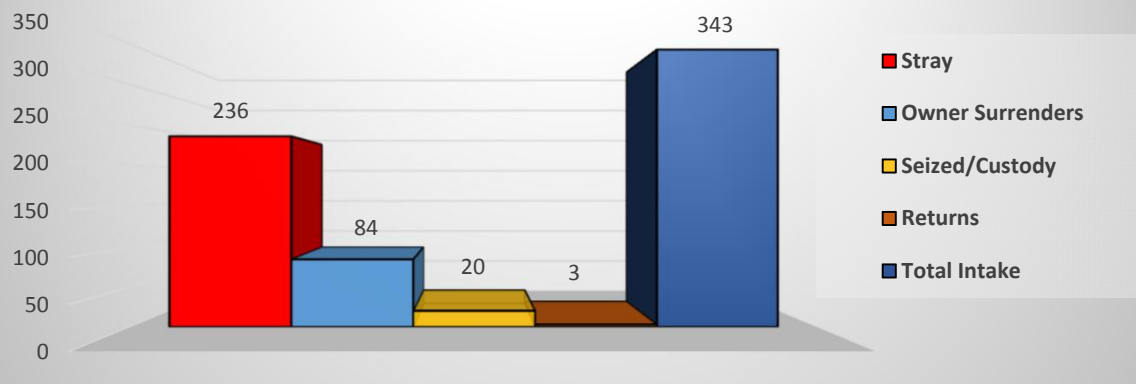

Shelter Statistics

October 2020

Total Intake	343
Stray	236
Owner Surrenders	84
Seized/Custody	20
Returns	3

Rescue Transfers	99	26%
Adoptions	87	23%
Return to Owners	35	9%
TNR's	62	16%
Euthanasia Dogs	31	8%
Euthanasia Cats	36	10%
Died (26)	26	7%
Total Outcome Cats/Dogs	376	

Total Outcomes 376

Positive Outcomes 283

October 2020 Animal Intakes

October 2020 Animal Outcomes

The Annual Live Release Rate does not include 8 owner/guardian requested euthanasia which was unhealthy & untreatable and 14 kittens, 1 cat, 10 puppies and 1 dog that died in shelter care resulting in an 83% LRR. (376-34=342, 283/342=82.7%LRR)