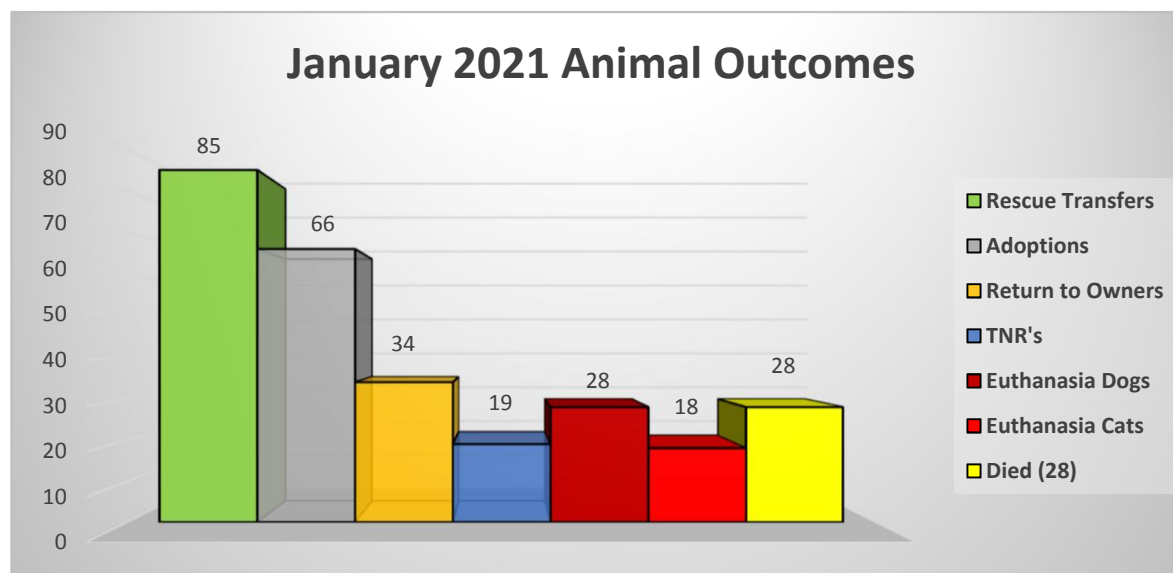

Shelter Statistics

January 2021

Total Intake	268
Stray	149
Owner Surrenders	92
Seized/Custody	24
Returns	3

Rescue Transfers	85	31%
Adoptions	66	24%
Return to Owners	34	12%
TNR's	19	7%
Euthanasia Dogs	28	10%
Euthanasia Cats	18	6%
Died (28)	28	10%
Total Outcome Cats/Dogs	278	

Total Outcomes 278
Positive Outcomes 204

The Annual Live Release Rate does not include 13 owner/guardian requested euthanasia which was unhealthy & untreatable and 2 kittens, 23 puppies and 3 dogs that died while in shelter care resulting in an 86% LRR. (278-41=237, 204/237=86%LRR)