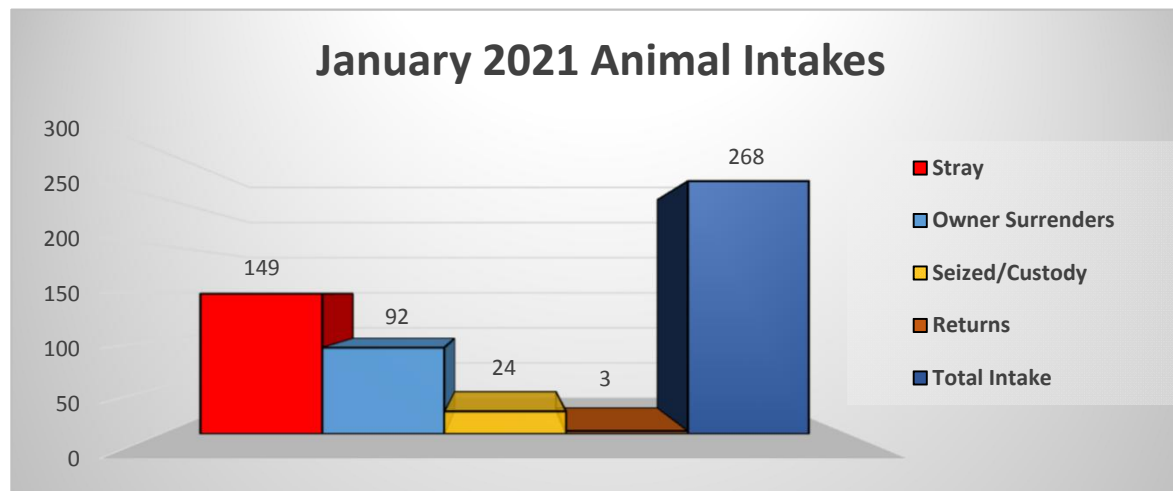

Shelter Statistics

January 2021

Total Intake	268
Stray	149
Owner Surrenders	92
Seized/Custody	24
Returns	3

Rescue Transfers	85	31%
Adoptions	66	24%
Return to Owners	34	12%
TNR's	19	7%
Euthanasia Dogs	28	10%
Euthanasia Cats	18	6%
Died (28)	28	10%
Total Outcome Cats/Dogs	278	

Total Outcomes 278
Positive Outcomes 204

The Annual Live Release Rate does not include 13 owner/guardian requested euthanasia which was unhealthy & untreatable and 2 kittens, 23 puppies and 3 dogs that died while in shelter care resulting in an 86% LRR. (278-41=237, 204/237=86%LRR)