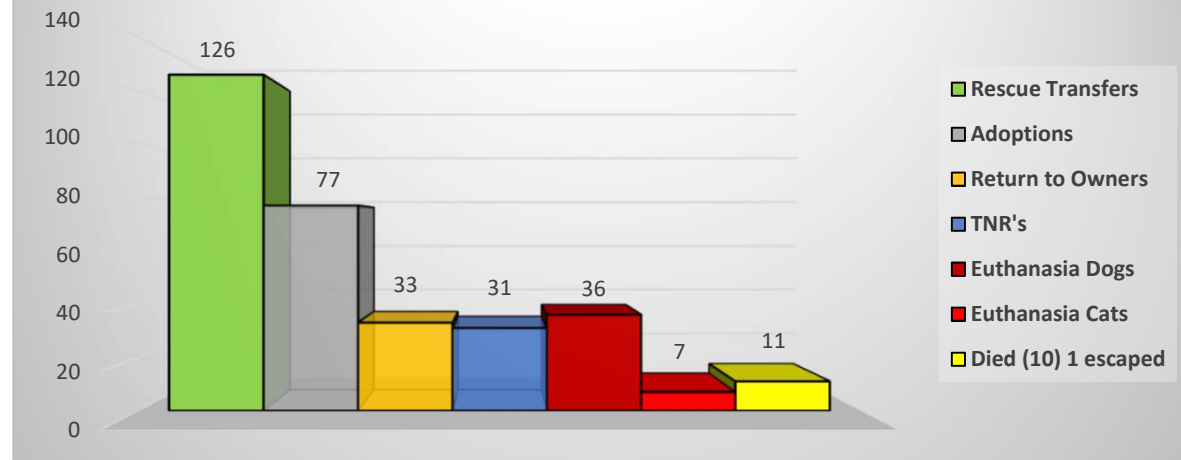

Shelter Statistics

March 2021

Total Intake	314
Stray	196
Owner Surrenders	83
Seized/Custody	34
Returns	1

Rescue Transfers	126	39%
Adoptions	77	24%
Return to Owners	33	10%
TNR's	31	10%
Euthanasia Dogs	36	11%
Euthanasia Cats	7	2%
Died (10) 1 escaped	11	3%
Total Outcome Cats/Dogs	321	

Total Outcomes 321
Positive Outcomes 267

March 2021 Animal Intakes

March 2021 Animal Outcomes

The Annual Live Release Rate does not include 14 owner/guardian requested euthanasia which was unhealthy & untreatable and 1 cat, 7 pups, 2 dogs that died and 1 dog that escaped while in shelter care resulting in a 90% LRR. (321-25=296, 267/296=90%LRR)