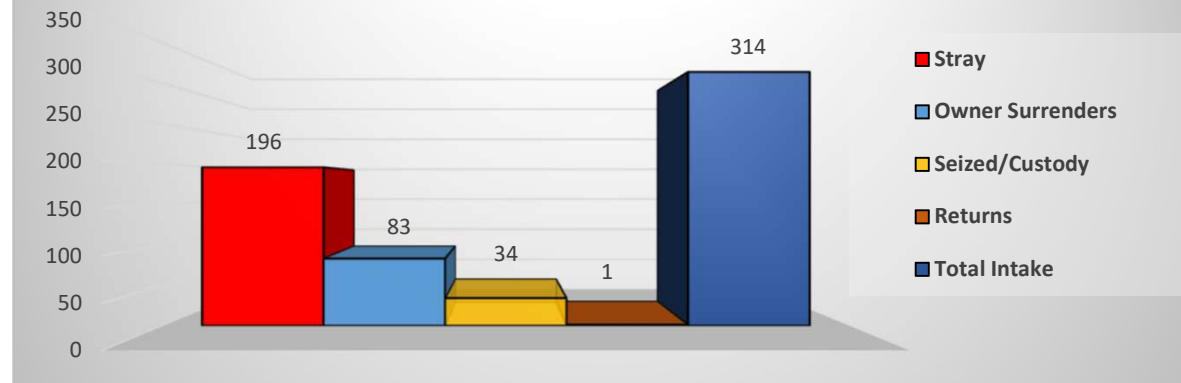

Shelter Statistics

March 2021

Total Intake	314
Stray	196
Owner Surrenders	83
Seized/Custody	34
Returns	1

Rescue Transfers	126	39%
Adoptions	77	24%
Return to Owners	33	10%
TNR's	31	10%
Euthanasia Dogs	36	11%
Euthanasia Cats	7	2%
Died (10) 1 escaped	11	3%
Total Outcome Cats/Dogs	321	

Total Outcomes 321
Positive Outcomes 267

March 2021 Animal Intakes

March 2021 Animal Outcomes

The Annual Live Release Rate does not include 14 owner/guardian requested euthanasia which was unhealthy & untreatable and 1 cat, 7 pups, 2 dogs that died and 1 dog that escaped while in shelter care resulting in a 90% LRR. (321-25=296, 267/296=90%LRR)