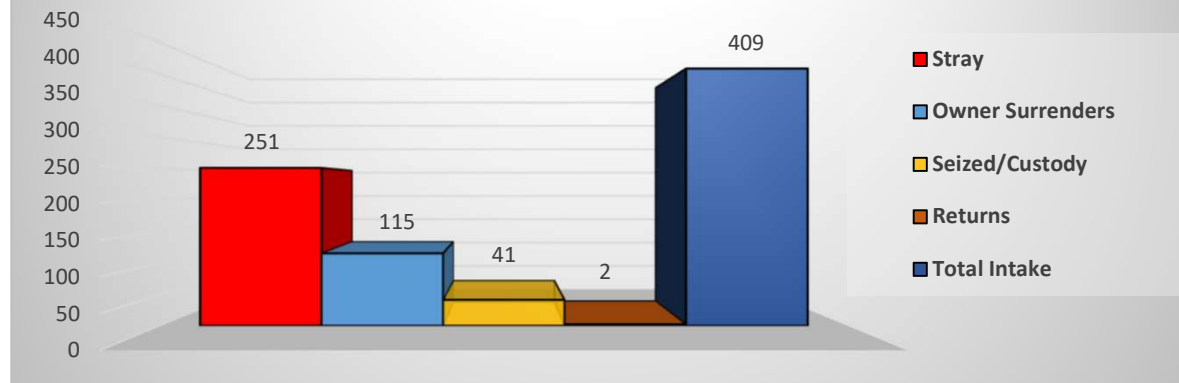

Shelter Statistics

June 2021

Total Intake	409
Stray	251
Owner Surrenders	115
Seized/Custody	41
Returns	2

Rescue Transfers	71	16%
Adoptions	79	18%
Return to Owners	51	12%
TNR's	31	7%
Euthanasia Dogs	120	28%
Euthanasia Cats	55	13%
Died (26)	26	6%
Total Outcome Cats/Dogs	433	

Total Outcomes 433
Positive Outcomes 232

June 2021 Animal Intakes

June 2021 Animal Outcomes

The Annual Live Release Rate does not include 43 owner/guardian requested euthanasia which was unhealthy & untreatable and 10 puppies, 3 dogs, 11 kittens, and 1 cat that died while in shelter care resulting in a 64% LRR. (433-69=364, 232/364=63.7%LRR)