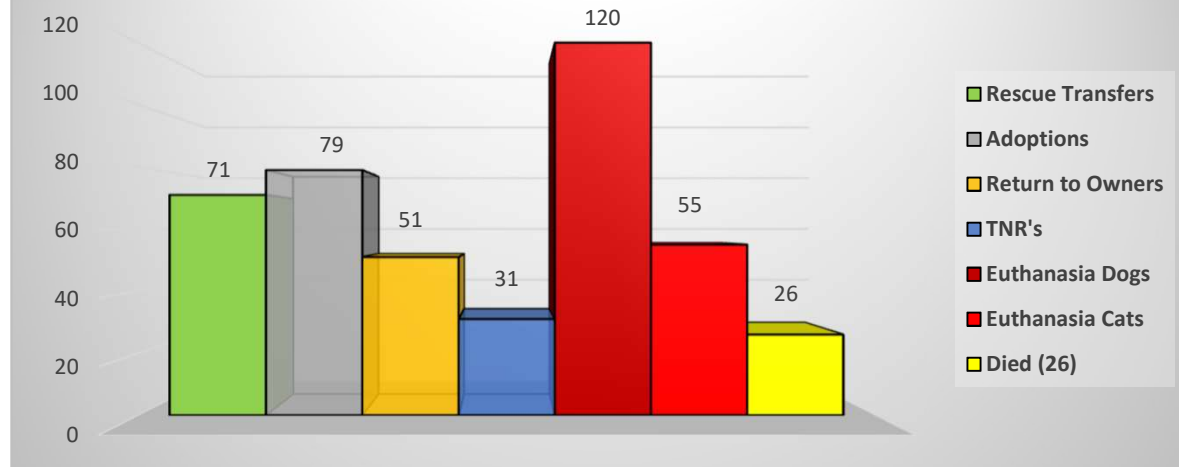

Shelter Statistics

June 2021

Total Intake	409
Stray	251
Owner Surrenders	115
Seized/Custody	41
Returns	2

Rescue Transfers	71	16%
Adoptions	79	18%
Return to Owners	51	12%
TNR's	31	7%
Euthanasia Dogs	120	28%
Euthanasia Cats	55	13%
Died (26)	26	6%
Total Outcome Cats/Dogs	433	

Total Outcomes 433
Positive Outcomes 232

June 2021 Animal Intakes

June 2021 Animal Outcomes

The Annual Live Release Rate does not include 43 owner/guardian requested euthanasia which was unhealthy & untreatable and 10 puppies, 3 dogs, 11 kittens, and 1 cat that died while in shelter care resulting in a 64% LRR. (433-69=364, 232/364=63.7%LRR)