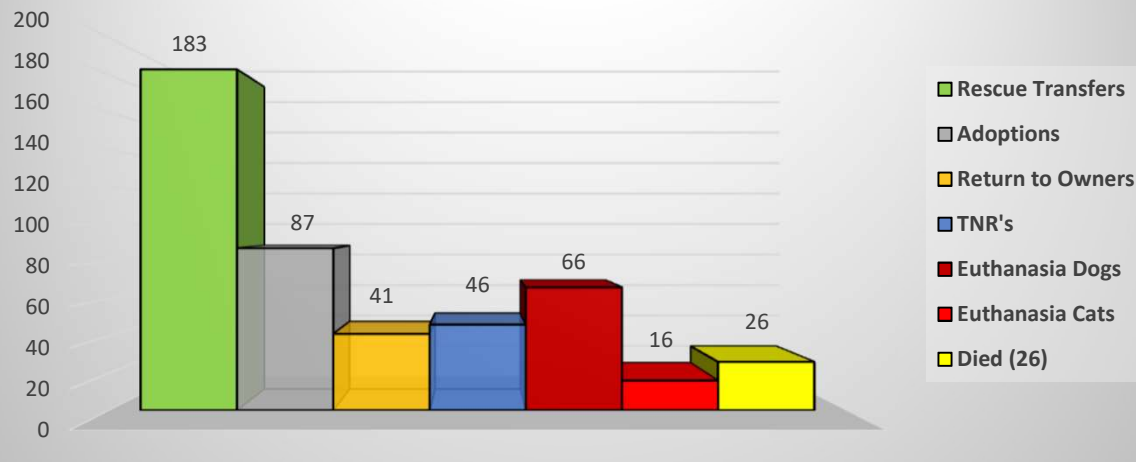

August 2021 Animal Outcomes

The Annual Live Release Rate does not include 10 owner/guardian requested euthanasia which was unhealthy & untreatable and 3 dogs, 21 kittens, and 2 cats that died while in shelter care resulting in a 83% LRR. (465-36=429, 357/429=83.2%LRR)