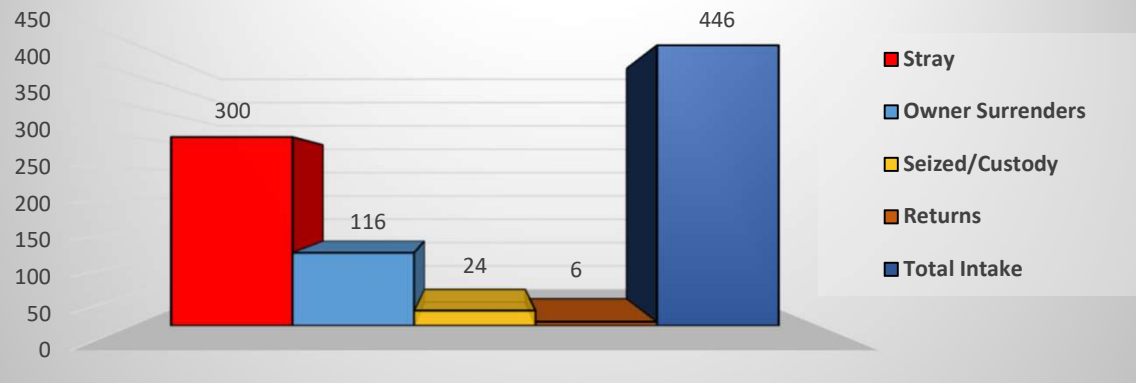

Shelter Statistics

August 2021

Total Intake	446
Stray	300
Owner Surrenders	116
Seized/Custody	24
Returns	6

Rescue Transfers	183	39%
Adoptions	87	19%
Return to Owners	41	9%
TNR's	46	10%
Euthanasia Dogs	66	14%
Euthanasia Cats	16	3%
Died (26)	26	6%
Total Outcome Cats/Dogs	465	

Total Outcomes 465

Positive Outcomes 357

August 2021 Animal Intakes