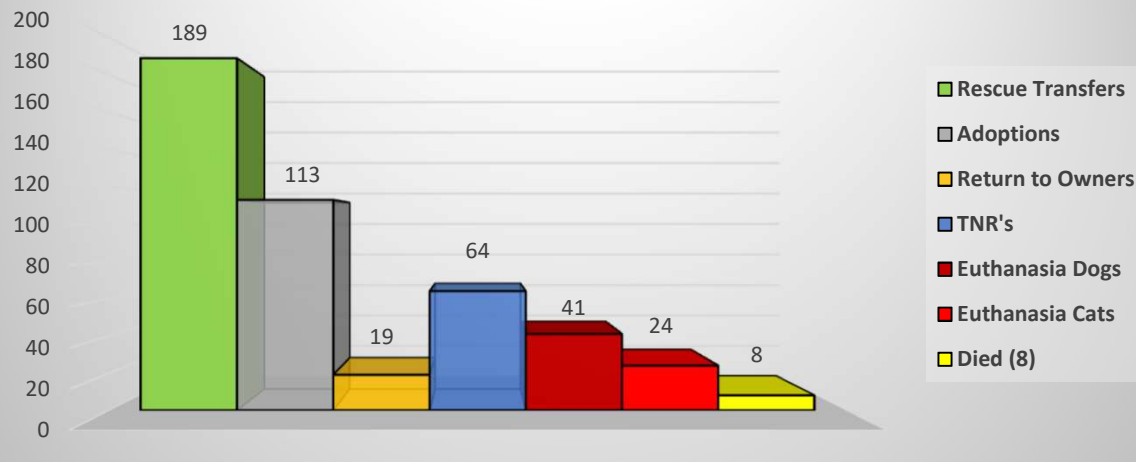

Shelter Statistics

September 2021

Total Intake	450
Stray	291
Owner Surrenders	132
Seized/Custody	23
Returns	4

Rescue Transfers	189	41%
Adoptions	113	25%
Return to Owners	19	4%
TNR's	64	14%
Euthanasia Dogs	41	9%
Euthanasia Cats	24	5%
Died (8)	8	2%
Total Outcome Cats/Dogs	458	

Total Outcomes 458

Positive Outcomes 385

September 2021 Animal Intakes

September 2021 Animal Outcomes

The Annual Live Release Rate does not include 20 owner/guardian requested euthanasia which was unhealthy & untreatable and 7 kittens and 1 cat that died while in shelter care resulting in a 90% LRR. (458-28=430, 385/430=89.5%LRR)