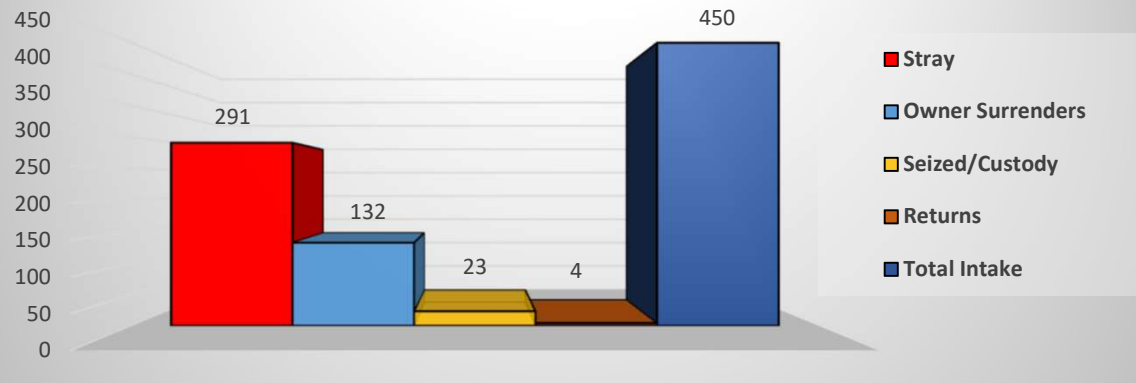

Shelter Statistics

September 2021

Total Intake	450
Stray	291
Owner Surrenders	132
Seized/Custody	23
Returns	4

Rescue Transfers	189	41%
Adoptions	113	25%
Return to Owners	19	4%
TNR's	64	14%
Euthanasia Dogs	41	9%
Euthanasia Cats	24	5%
Died (8)	8	2%
Total Outcome Cats/Dogs	458	

Total Outcomes 458

Positive Outcomes 385

September 2021 Animal Intakes

September 2021 Animal Outcomes

The Annual Live Release Rate does not include 20 owner/guardian requested euthanasia which was unhealthy & untreatable and 7 kittens and 1 cat that died while in shelter care resulting in a 90% LRR. (458-28=430, 385/430=89.5%LRR)