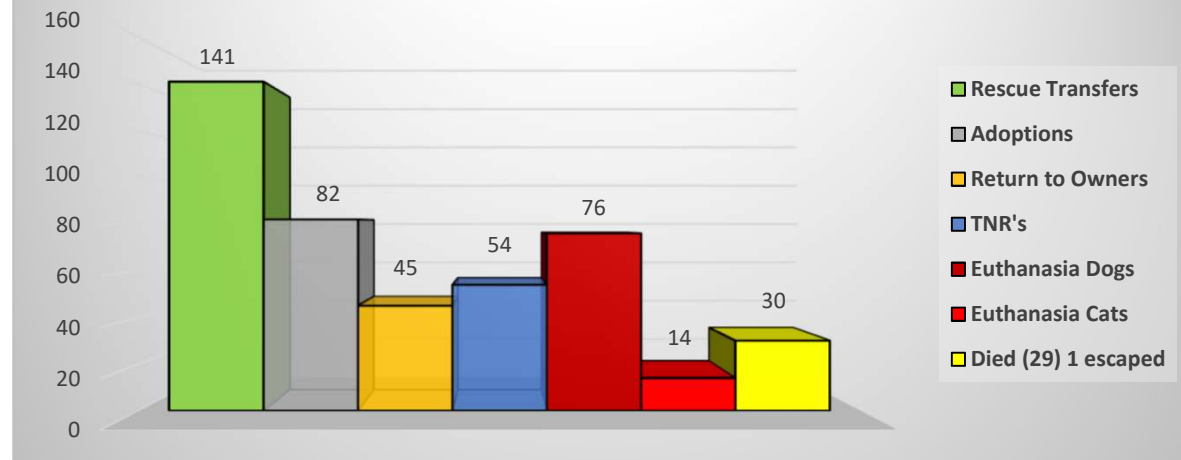

Shelter Statistics

October 2021

Total Intake	434
Stray	287
Owner Surrenders	101
Seized/Custody	39
Returns	7

Rescue Transfers	141	32%
Adoptions	82	19%
Return to Owners	45	10%
TNR's	54	12%
Euthanasia Dogs	76	17%
Euthanasia Cats	14	3%
Died (29) 1 escaped	30	7%
Total Outcome Cats/Dogs	442	

Total Outcomes 442
Positive Outcomes 322

October 2021 Animal Intakes

October 2021 Animal Outcomes

The Annual Live Release Rate does not include 24 owner/guardian requested euthanasia which was unhealthy & untreatable and 27 kittens, 1 puppy and 1 dog that died, 1 puppy that escaped while in shelter care resulting in a 83% LRR. (442-54=388, 322/388=82.9%LRR)