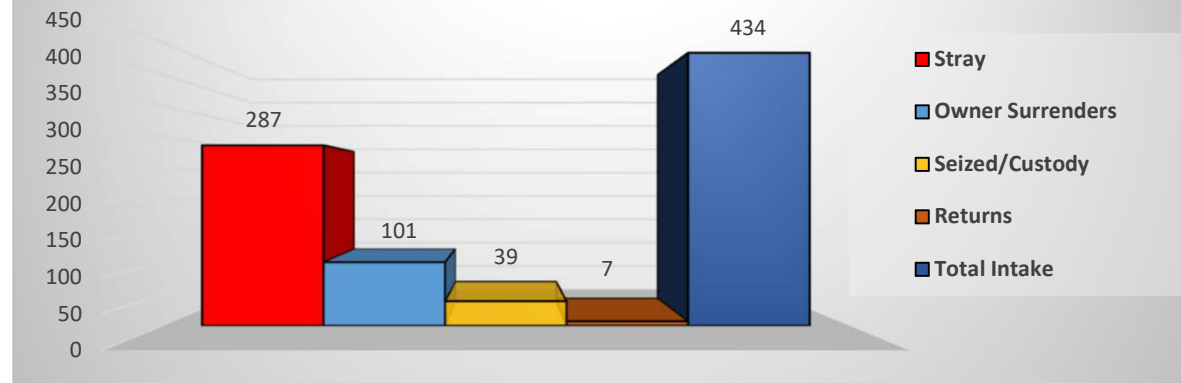

Shelter Statistics

October 2021

Total Intake	434
Stray	287
Owner Surrenders	101
Seized/Custody	39
Returns	7

Rescue Transfers	141	32%
Adoptions	82	19%
Return to Owners	45	10%
TNR's	54	12%
Euthanasia Dogs	76	17%
Euthanasia Cats	14	3%
Died (29) 1 escaped	30	7%
Total Outcome Cats/Dogs	442	

Total Outcomes 442
Positive Outcomes 322

October 2021 Animal Intakes

October 2021 Animal Outcomes

The Annual Live Release Rate does not include 24 owner/guardian requested euthanasia which was unhealthy & untreatable and 27 kittens, 1 puppy and 1 dog that died, 1 puppy that escaped while in shelter care resulting in a 83% LRR. (442-54=388, 322/388=82.9%LRR)