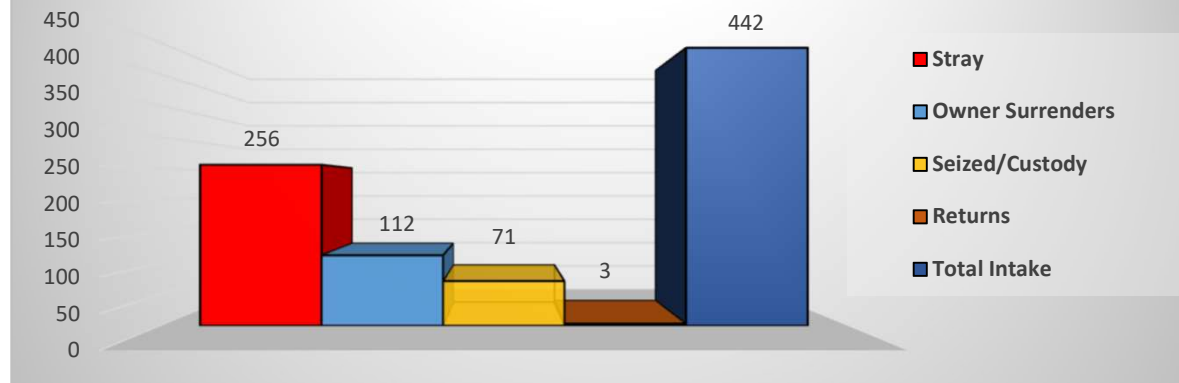

Shelter Statistics

April 2022

Total Intake	442
Stray	256
Owner Surrenders	112
Seized/Custody	71
Returns	3

Rescue Transfers	180	41%
Adoptions	77	18%
Return to Owners	49	11%
TNR's	46	11%
Euthanasia Dogs	78	18%
Euthanasia Cats	4	1%
Died (3)	3	1%
Total Outcome Cats/Dogs	437	

Total Outcomes 437

Positive Outcomes 352

April 2022 Animal Intakes