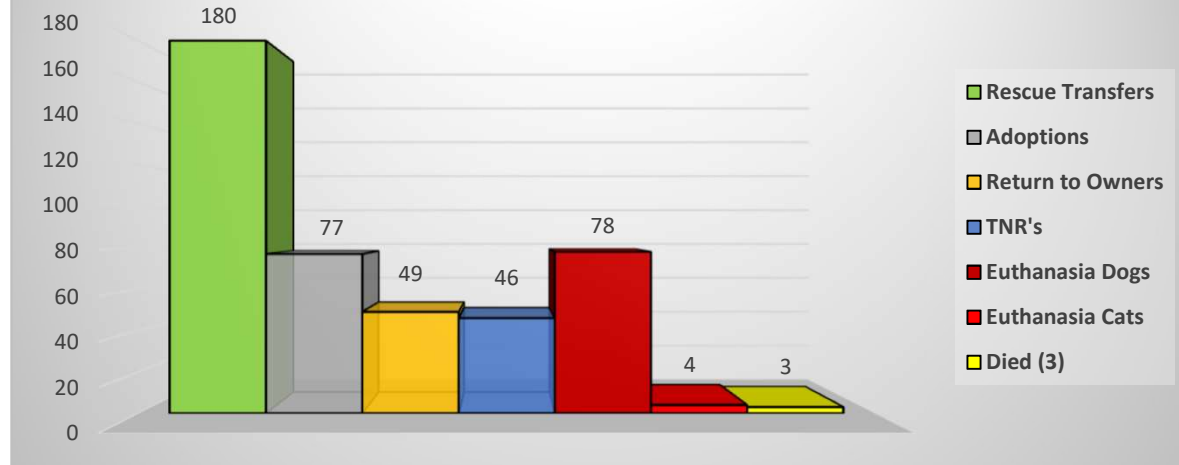

April 2022 Animal Outcomes

The Annual Live Release Rate does not include 25 owner/guardian requested euthanasia which was unhealthy & untreatable and 1 puppy, 1 cat and 1 kitten that died while in shelter care resulting in a 86% LRR. (437-28=409, 352/409=86%LRR)