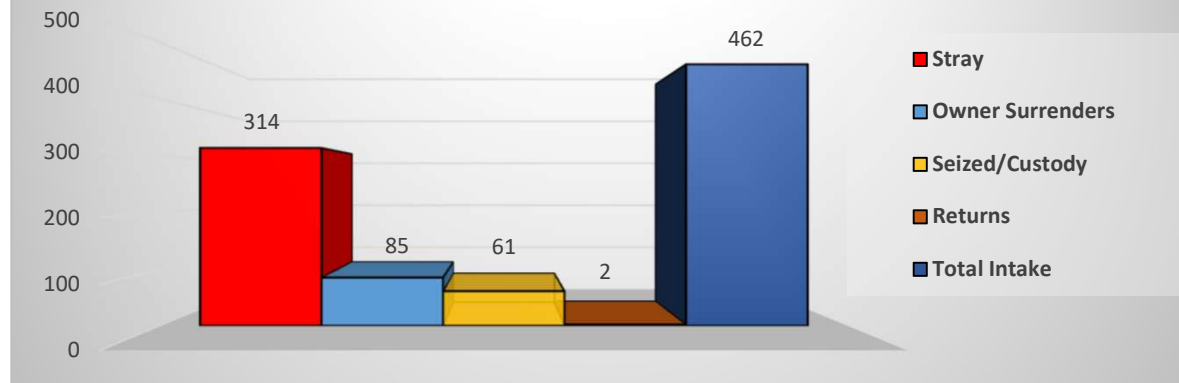

Shelter Statistics

July 2022

Total Intake	462
Stray	314
Owner Surrenders	85
Seized/Custody	61
Returns	2

Rescue Transfers	138	27%
Adoptions	152	30%
Return to Owners	42	8%
TNR's	82	16%
Euthanasia Dogs	75	15%
Euthanasia Cats	1	0%
Died (13)	13	3%
Total Outcome Cats/Dogs	503	

Total Outcomes 503

Positive Outcomes 414

July 2022 Animal Intakes

July 2022 Animal Outcomes

The Annual Live Release Rate does not include 24 owner/guardian requested euthanasia which was unhealthy & untreatable and 6 puppies, 2 dog and 5 kittens that died while in shelter care resulting in a 89% LRR. (503-37=466, 414/466=88.8%LRR)