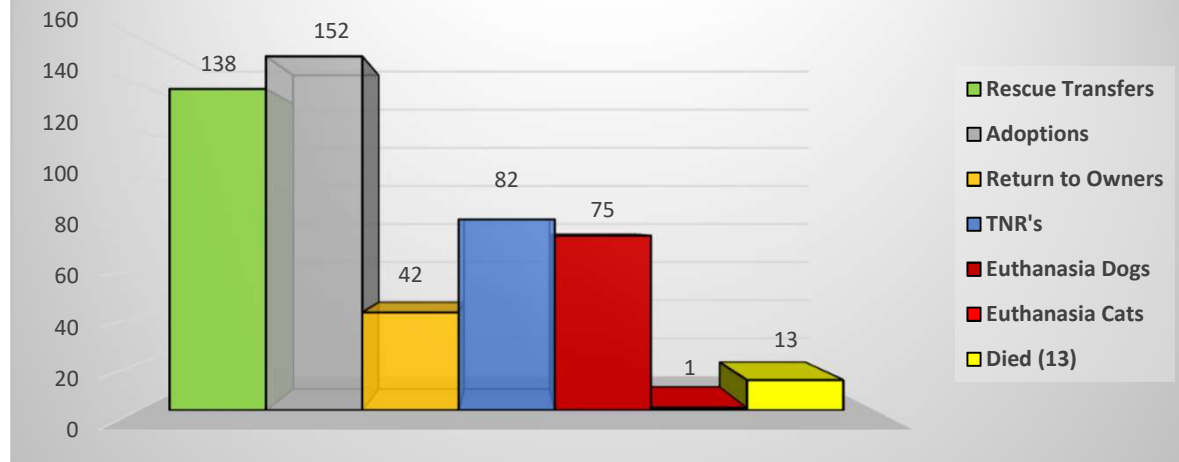

Shelter Statistics

July 2022

Total Intake	462
Stray	314
Owner Surrenders	85
Seized/Custody	61
Returns	2

Rescue Transfers	138	27%
Adoptions	152	30%
Return to Owners	42	8%
TNR's	82	16%
Euthanasia Dogs	75	15%
Euthanasia Cats	1	0%
Died (13)	13	3%
Total Outcome Cats/Dogs	503	

Total Outcomes 503

Positive Outcomes 414

July 2022 Animal Intakes

July 2022 Animal Outcomes

The Annual Live Release Rate does not include 24 owner/guardian requested euthanasia which was unhealthy & untreatable and 6 puppies, 2 dog and 5 kittens that died while in shelter care resulting in a 89% LRR. (503-37=466, 414/466=88.8%LRR)