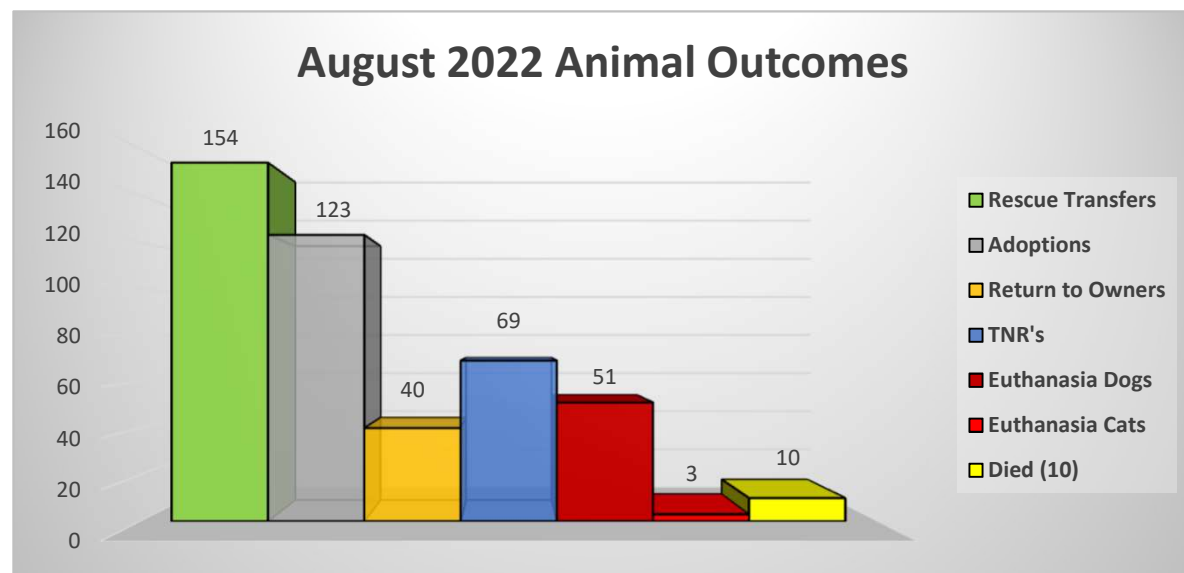

Shelter Statistics

August 2022

Total Intake	502
Stray	343
Owner Surrenders	119
Seized/Custody	37
Returns	3

Rescue Transfers	154	34%
Adoptions	123	27%
Return to Owners	40	9%
TNR's	69	15%
Euthanasia Dogs	51	11%
Euthanasia Cats	3	1%
Died (10)	10	2%
Total Outcome Cats/Dogs	450	

Total Outcomes 450
Positive Outcomes 386

The Annual Live Release Rate does not include 15 owner/guardian requested euthanasia which was unhealthy & untreatable and 2 dogs, 2 puppies, 4 kittens and 2 cats that died while in shelter care resulting in a 91% LRR. $(450-25=425, 386/425=90.8\%LRR)$