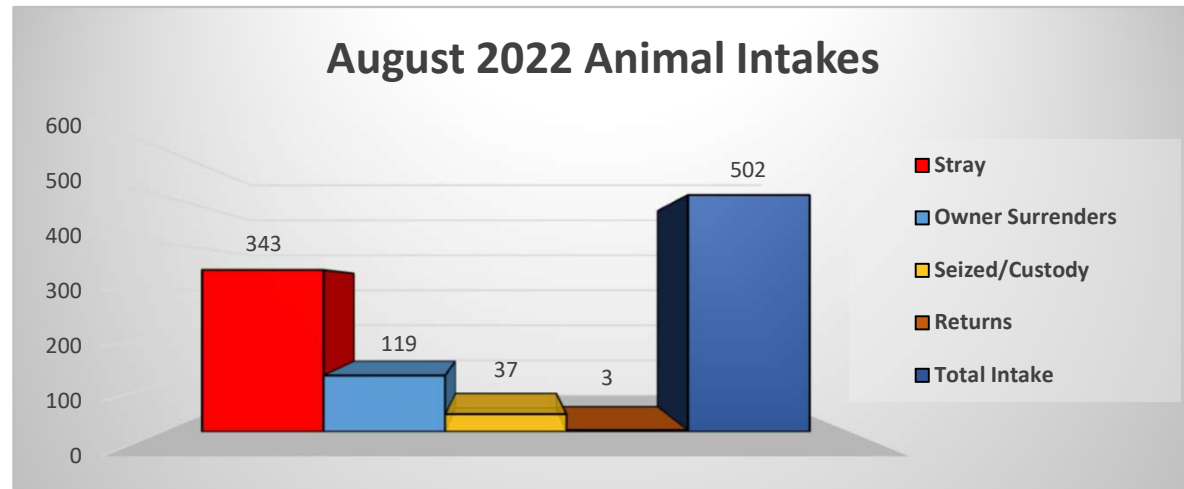

Shelter Statistics

August 2022

Total Intake	502
Stray	343
Owner Surrenders	119
Seized/Custody	37
Returns	3

Rescue Transfers	154	34%
Adoptions	123	27%
Return to Owners	40	9%
TNR's	69	15%
Euthanasia Dogs	51	11%
Euthanasia Cats	3	1%
Died (10)	10	2%
Total Outcome Cats/Dogs	450	

Total Outcomes 450
Positive Outcomes 386

The Annual Live Release Rate does not include 15 owner/guardian requested euthanasia which was unhealthy & untreatable and 2 dogs, 2 puppies, 4 kittens and 2 cats that died while in shelter care resulting in a 91% LRR. $(450-25=425, 386/425=90.8\%LRR)$