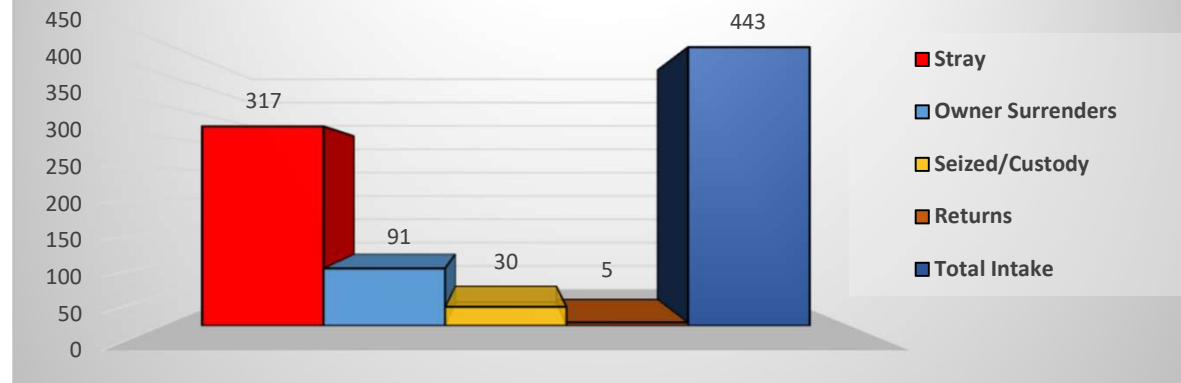

Shelter Statistics

October 2022

Total Intake	443
Stray	317
Owner Surrenders	91
Seized/Custody	30
Returns	5

Rescue Transfers	95	22%
Adoptions	128	29%
Return to Owners	34	8%
TNR's	69	16%
Euthanasia Dogs	88	20%
Euthanasia Cats	4	1%
Died (18)	18	4%
Total Outcome Cats/Dogs	436	

Total Outcomes 436
Positive Outcomes 326

October 2022 Animal Intakes

October 2022 Animal Outcomes

The Annual Live Release Rate does not include 14 owner/guardian requested euthanasia which was unhealthy & untreatable and 11 kittens, 4 puppies and 3 dogs that died while in shelter care resulting in a 81% LRR. (436-32=404, 326/404=80.6%LRR)