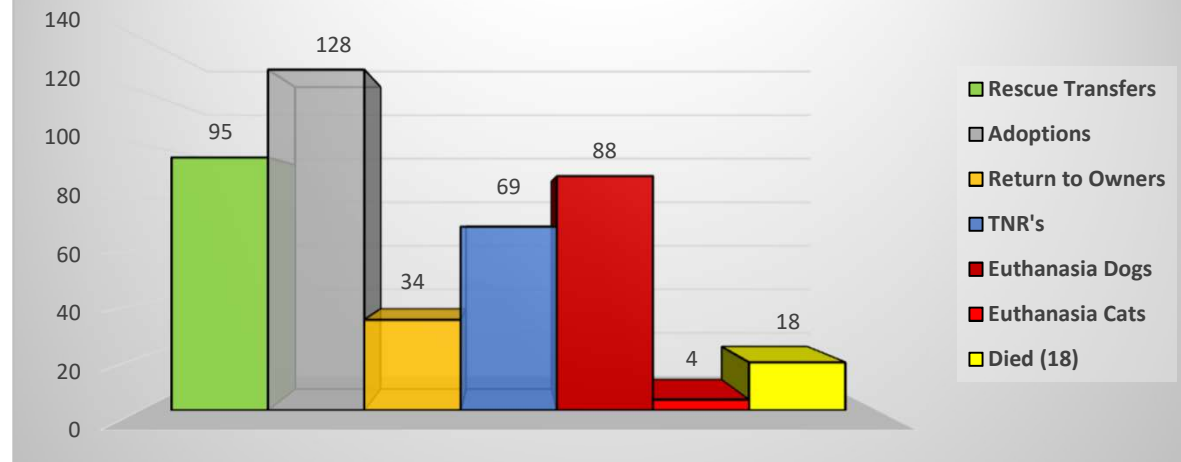

Shelter Statistics

October 2022

Total Intake	443
Stray	317
Owner Surrenders	91
Seized/Custody	30
Returns	5

Rescue Transfers	95	22%
Adoptions	128	29%
Return to Owners	34	8%
TNR's	69	16%
Euthanasia Dogs	88	20%
Euthanasia Cats	4	1%
Died (18)	18	4%
Total Outcome Cats/Dogs	436	

Total Outcomes 436
Positive Outcomes 326

October 2022 Animal Intakes

October 2022 Animal Outcomes

The Annual Live Release Rate does not include 14 owner/guardian requested euthanasia which was unhealthy & untreatable and 11 kittens, 4 puppies and 3 dogs that died while in shelter care resulting in a 81% LRR. (436-32=404, 326/404=80.6%LRR)