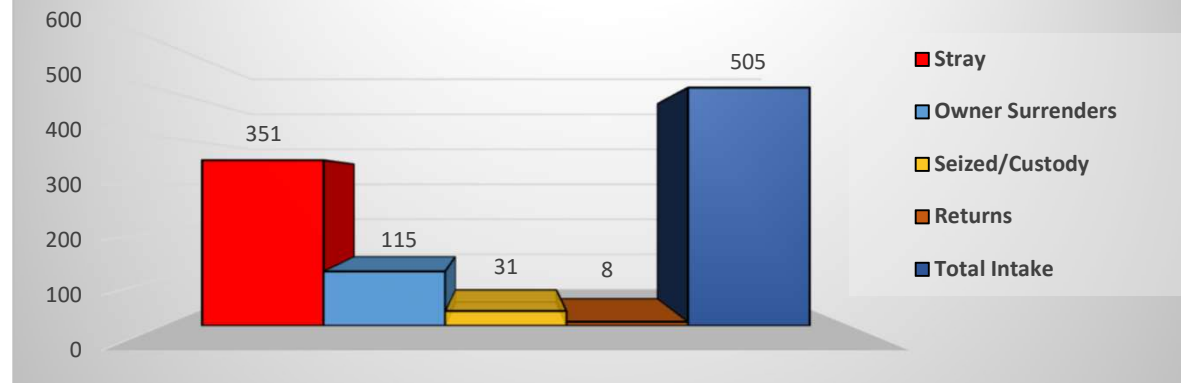

Shelter Statistics

January 2023

Total Intake	505
Stray	351
Owner Surrenders	115
Seized/Custody	31
Returns	8

Rescue Transfers	172	32%
Adoptions	128	24%
Return to Owners	55	10%
TNR's	51	10%
Euthanasia Dogs	119	22%
Euthanasia Cats	3	1%
Died (4)	4	1%
Total Outcome Cats/Dogs	532	

Total Outcomes 532

Positive Outcomes 406

January 2023 Animal Intakes

January 2023 Animal Outcomes

The Annual Live Release Rate does not include 37 owner/guardian requested euthanasia which was unhealthy & untreatable and 3 puppies and 1 dog that died while in shelter care resulting in an 83% LRR. (532-41=491, 406/491=82.6%LRR)
86/119 dogs humanely euthanized were Pit Bull type dogs.