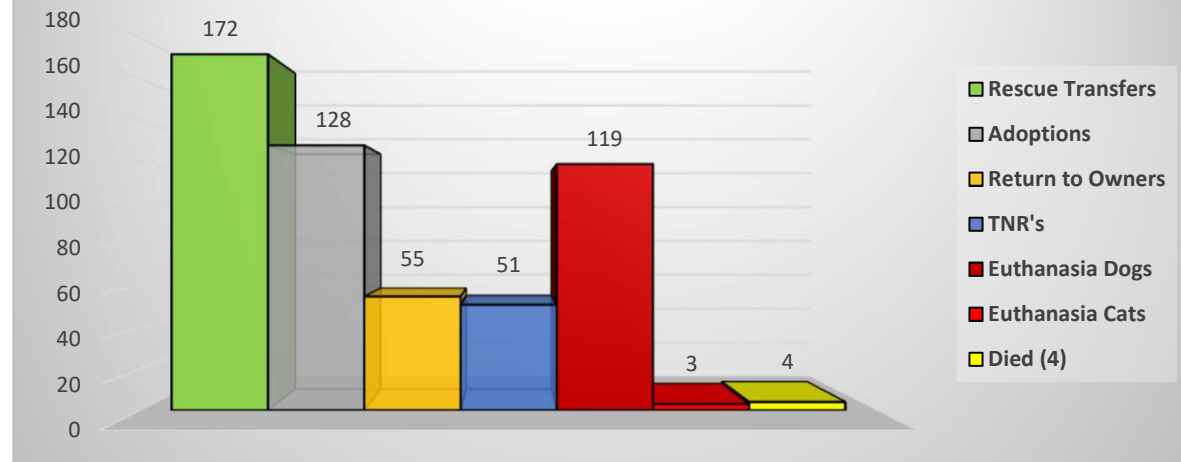

Shelter Statistics

January 2023

Total Intake	505
Stray	351
Owner Surrenders	115
Seized/Custody	31
Returns	8

Rescue Transfers	172	32%
Adoptions	128	24%
Return to Owners	55	10%
TNR's	51	10%
Euthanasia Dogs	119	22%
Euthanasia Cats	3	1%
Died (4)	4	1%
Total Outcome Cats/Dogs	532	

Total Outcomes 532

Positive Outcomes 406

January 2023 Animal Intakes

January 2023 Animal Outcomes

The Annual Live Release Rate does not include 37 owner/guardian requested euthanasia which was unhealthy & untreatable and 3 puppies and 1 dog that died while in shelter care resulting in an 83% LRR. (532-41=491, 406/491=82.6%LRR)
86/119 dogs humanely euthanized were Pit Bull type dogs.