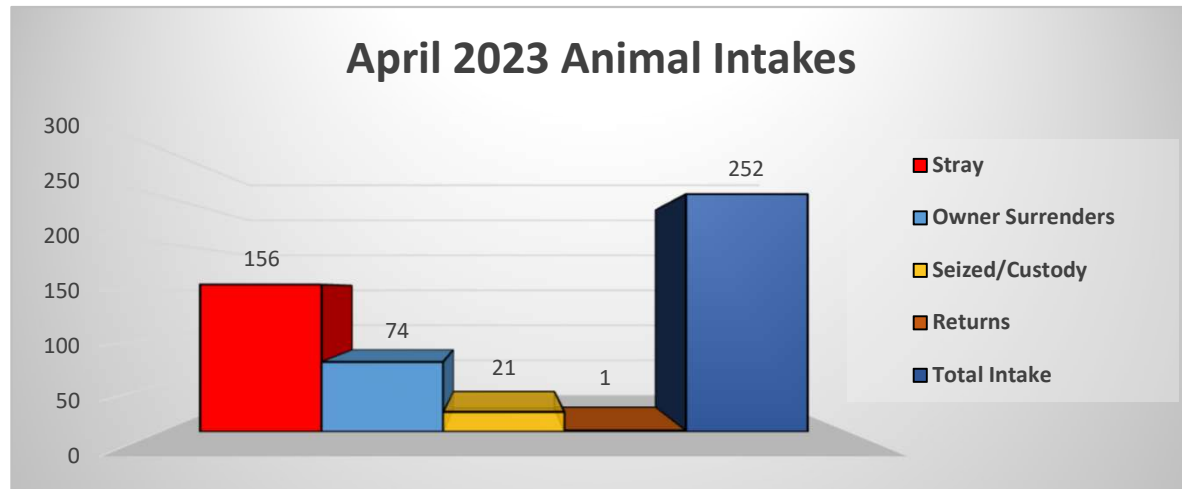

Shelter Statistics

April 2023

Total Intake	252
Stray	156
Owner Surrenders	74
Seized/Custody	21
Returns	1

Rescue Transfers	105	41%
Adoptions	53	21%
Return to Owners	25	10%
TNR's	7	3%
Euthanasia Dogs	52	20%
Euthanasia Cats	4	2%
Died (8) 1 Escaped	9	4%
Total Outcome Cats/Dogs	255	

Total Outcomes **255**
Positive Outcomes **190**

The Annual Live Release Rate does not include 9 owner/guardian requested euthanasia which was unhealthy & untreatable and 2 puppies, 2 dogs, 2 cats and 2 kittens that died while in shelter care, 1 cat escaped resulting in a 80.1% LRR. (255-18=237, 190/237=80.1%LRR)