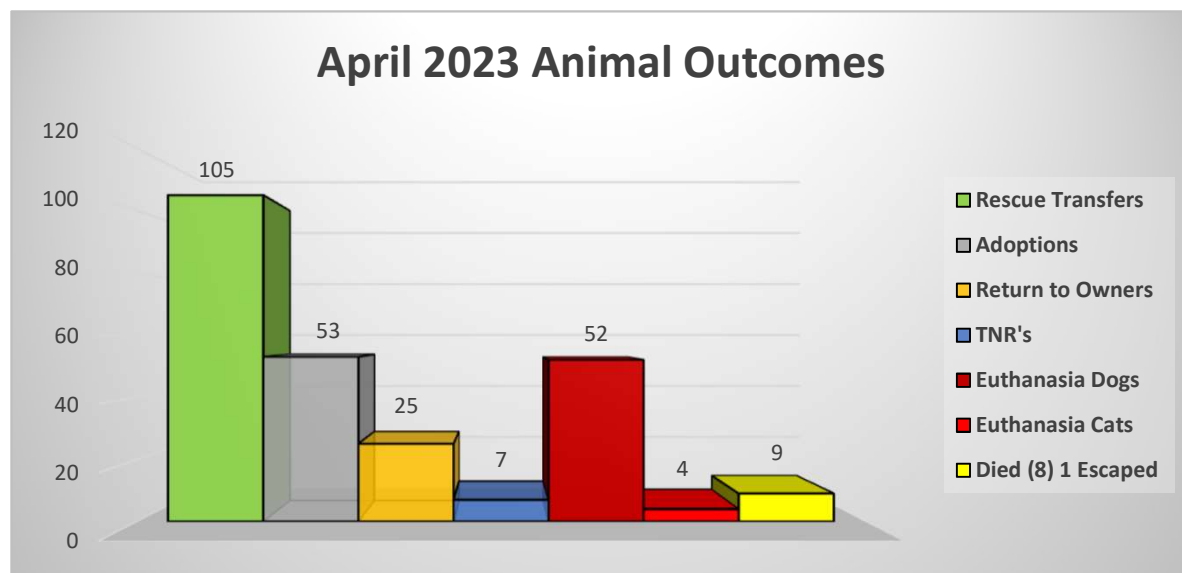

Shelter Statistics

April 2023

Total Intake	252
Stray	156
Owner Surrenders	74
Seized/Custody	21
Returns	1

Rescue Transfers	105	41%
Adoptions	53	21%
Return to Owners	25	10%
TNR's	7	3%
Euthanasia Dogs	52	20%
Euthanasia Cats	4	2%
Died (8) 1 Escaped	9	4%
Total Outcome Cats/Dogs	255	

Total Outcomes **255**
Positive Outcomes **190**

The Annual Live Release Rate does not include 9 owner/guardian requested euthanasia which was unhealthy & untreatable and 2 puppies, 2 dogs, 2 cats and 2 kittens that died while in shelter care, 1 cat escaped resulting in a 80.1% LRR. (255-18=237, 190/237=80.1%LRR)